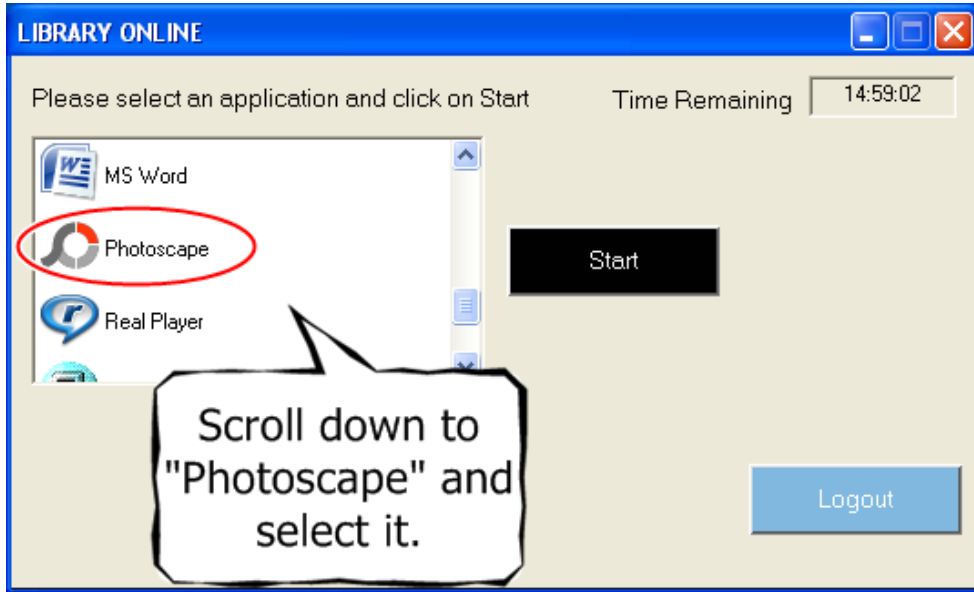

Working With Images on BPL Public Computers

If you have inserted a CD, DVD, floppy disk, or USB Flash Drive, you can view and modify its images with Photoscape.

Help using this program is available by clicking the red and white "?" in the top right hand corner of the window.